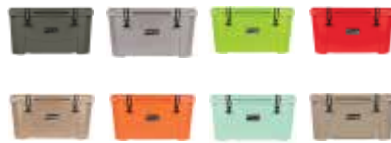

Grizzly 60 Cooler - Lid Imprint

Qty	Unit Price	Total
1	$528.50	$528.50
2	$487.70	$975.40
4	$467.29	$1869.19
12	$389.37	$4672.53
24	$365.62	$8775.01

Imprint: 4 Color Process
Imprint Method: MultiGrip
Setup Charges: $60.00
Case Qty: 1
Colors: White, Lunar, Gray, Lime, Red, Sandstone, Orange, Seafoam, Tan
Specs: 60 quart

Grizzly 60 Cooler - Lid & Front Imprint

Qty	Unit Price	Total
1	$635.26	$635.26
2	$548.39	$1096.78
4	$507.58	$2030.35
12	$416.06	$4992.78
24	$388.88	$9333.21