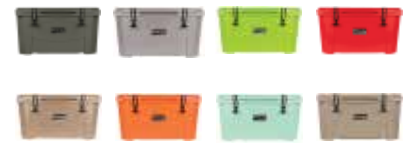

Imprint: 4 Color Process
Imprint Method: MultiGrip
Setup Charges: $60.00
Case Qty: 1
Colors: White, Lunar, Gray, Lime, Red, Sandstone, Orange, Seafoam, Tan
Specs: 60 quart

OGIO Golf Bag XL

Qty	Unit Price	Total
1	$285.30	$285.30
2	$235.80	$471.60
4	$215.92	$863.70
8	$192.75	$1542.00
12	$183.37	$2200.47