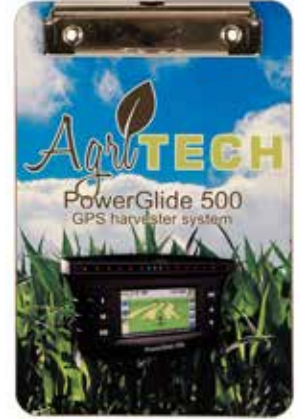

Imprint: 4 Color Process
Imprint Size: 9" x 12 1/2"
Imprint Method: Sublimation
Setup Charges: $60.00
Case Qty: 28

Leatherette Clipboards

Qty	Unit Price	Total
50	$19.50	$975.09
100	$18.70	$1870.56
250	$17.52	$4380.76
500	$16.92	$8461.50
1000	$16.34	$16,348.01