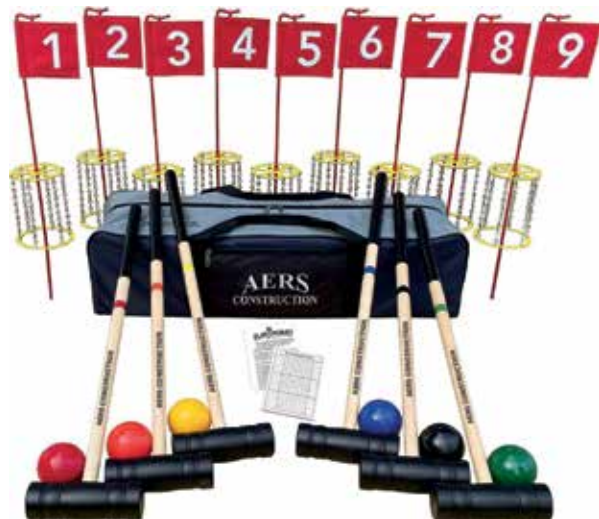

## Cornhole Game Kits - Basic

Qty	Unit Price	Total
1	\$399.36	\$399.36
5	\$260.94	\$1304.73
10	\$236.81	\$2368.12
20	\$224.33	\$4486.74
50	\$204.76	\$10,238.10

**Imprint:** 4 Color Process  
**Imprint Size:** 24" x 48"  
**Imprint Method:** UV  
**Setup Charges:** \$120.00  
**Case Qty:** 1  
**Kit Includes:** (2) Game Boards,  
 (8) Duck Cloth Bags

## Cornhole Game Kits - Deluxe

Qty	Unit Price	Total
1	\$457.14	\$457.14
5	\$313.50	\$1567.51
10	\$289.36	\$2893.67
20	\$276.89	\$5537.84
50	\$255.46	\$12,773.04

**Imprint:** 4 Color Process  
**Imprint Size:** 24" x 48"  
**Imprint Method:** UV  
**Setup Charges:** \$120.00  
**Case Qty:** 1  
**Kit Includes:** (2) Game Boards,  
 (8) Duck Cloth Bags, (1) Carry  
 Case, (2) Light Kits

## 8 Player Flag Golf Croquet

Qty	Unit Price	Total
2	\$876.39	\$1752.79
4	\$840.03	\$3360.15
8	\$821.19	\$6569.58
12	\$810.59	\$16,211.89
20	\$808.29	\$32,331.79

**Imprint:** Engraved / Embroidery  
**Bag Imprint Size:** 6" x 4"  
**Handle Imprint Size:** 8" x 1 1/4"  
**Imprint Method:** Laser  
**Setup Charges:** \$120.00  
**Case Qty:** 1